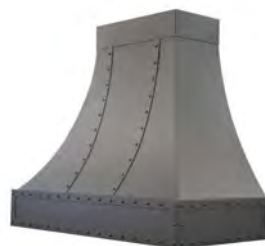

Range Hoods

Stoll range hoods are made with the highest quality materials and craftsmanship.

- Stainless Framework
- Outdoor Rated Powder coated Finishes
- Unique Shapes, Accents and Details

Start with one of 4 design models

ST1300