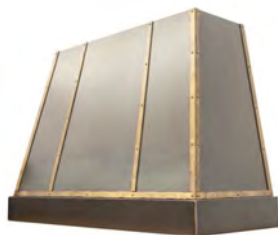

Range Hoods

Stoll range hoods are made with the highest quality materials and craftsmanship.

- Stainless Framework
- Outdoor Rated Powder coated Finishes
- Unique Shapes, Accents and Details

Start with one of 4 design models

ST1100

ST1200

ST1300

ST1400

Floating Shelves

Beauty and strength come together in our line of floating shelves.

- Non-combustible
- Available in Aluminum or Stainless
- Easy-to-Install Cleat System
- Outdoor Rated Powder coated Finishes
- Unique Accents and Details Available