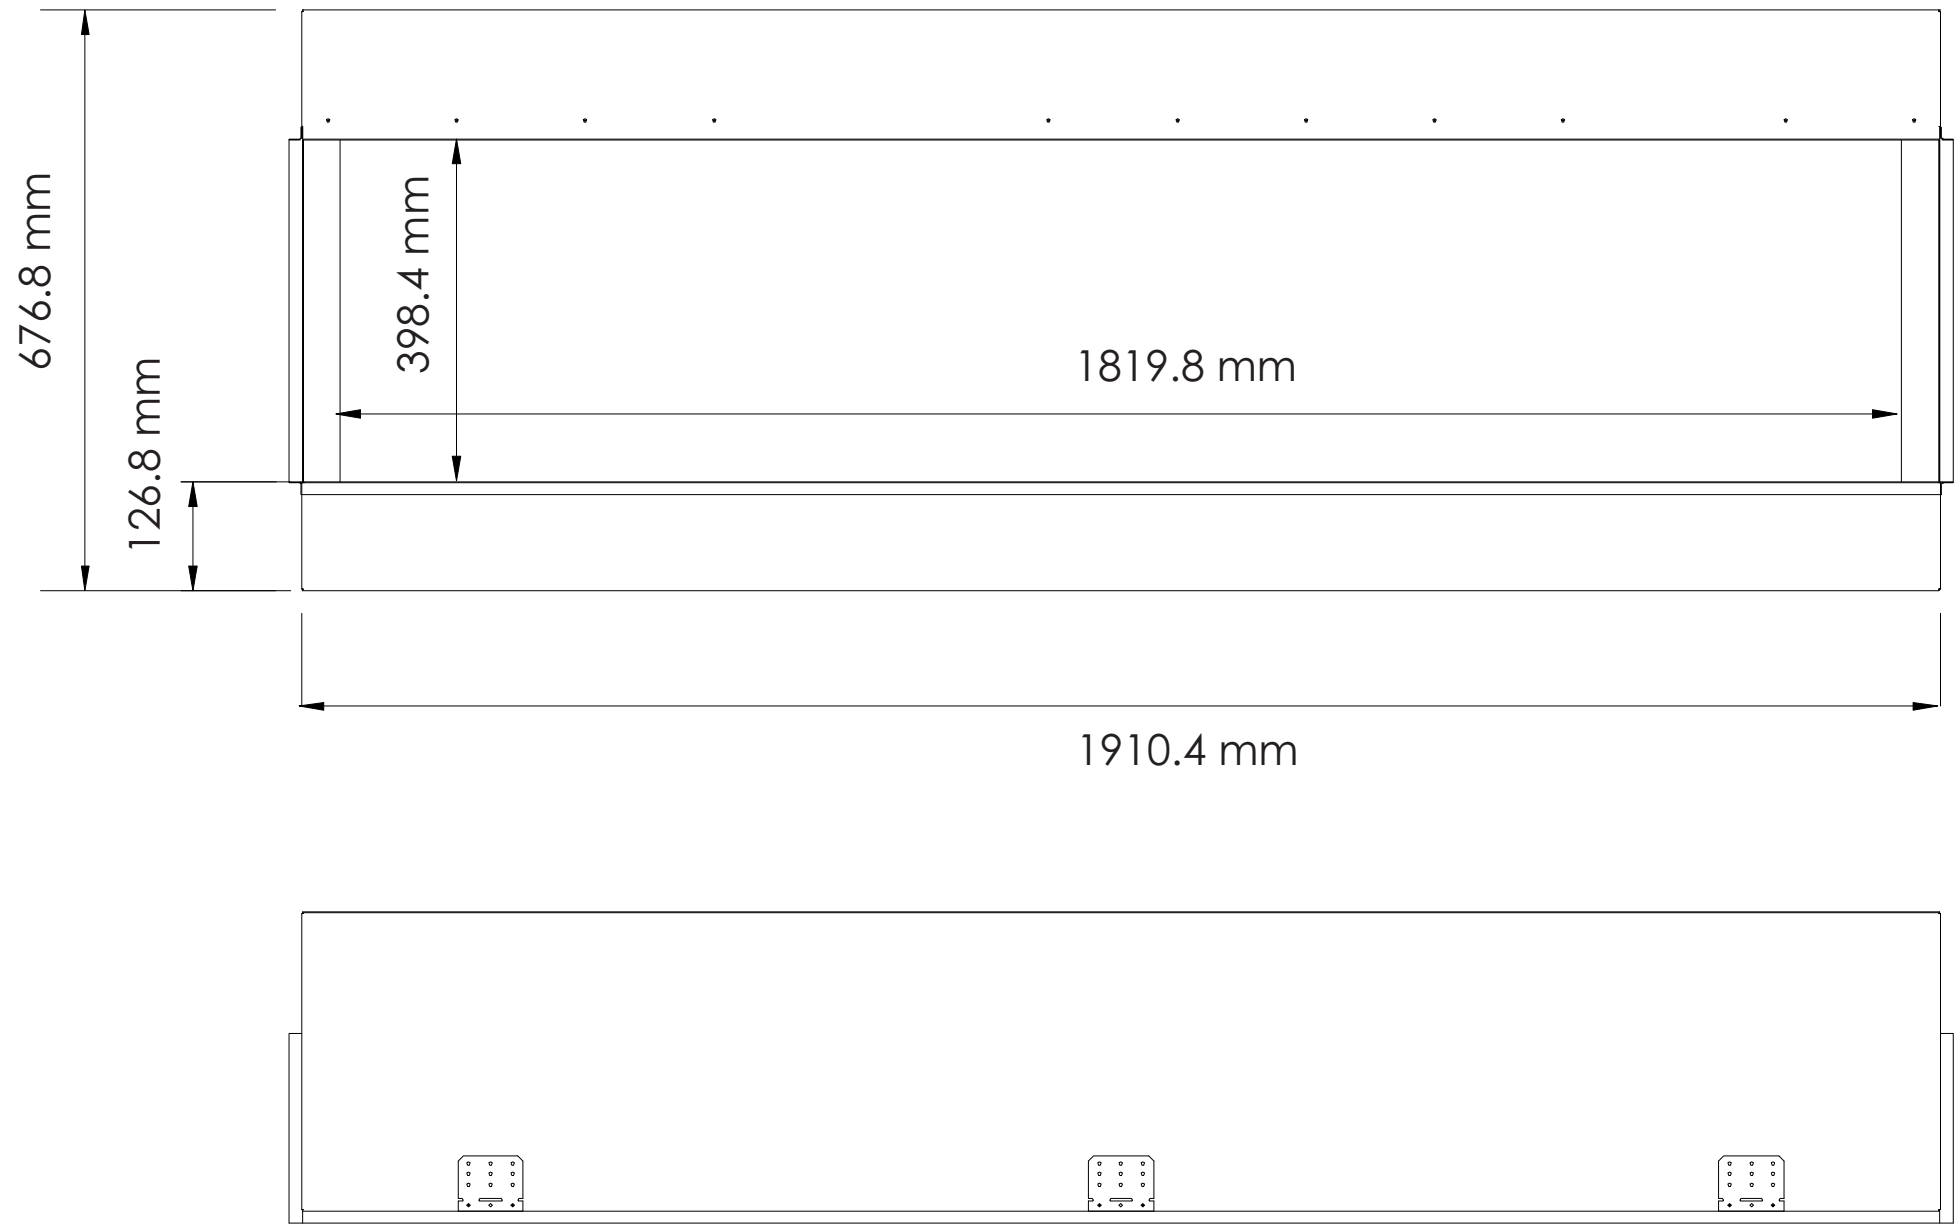

TECHNICAL SPECIFICATIONS		
VOLTS		120
AMPS		12.5
WATTS		1500
HEATER	HIGH	1500 watts
	LOW	750 watts
NO HEATER		25 watts
LAMPS	QUANTITY	LED
	WATTS	
	TOTAL WATTS	22 watts
ROTOR MOTOR		1 at 5 watts
HEIGHT, WIDTH, DEPTH		26 5/8 x 75 1/4 x 14 1/4
GLASS VIEWING OPENING		15 5/8" x 71 5/8"
SURROUND SIZE		No Surround
SHIPPING SIZE		32 1/2" x 87" x 16"
SHIPPING WEIGHT		192.5 lbs
	UNIT	147.5 lbs
	GLASS FRONT	Included
PLUG LOCATION		Left Side
CORD LENGTH		70 7/8"
APPROX. HEATING AREA		400 sq ft

SERIES BUILT IN	MODEL 72-TRU-VIEW-XL		REV 1
SCALE 1" = 1'-0"	DATE: 9/1/2016		SHEET 1 OF 1

TECHNICAL SPECIFICATIONS		
VOLTS	120	
AMPS	12.5	
WATTS	1500	
HEATER	HIGH	1500 watts
	LOW	750 watts
NO HEATER	22 watts	
LAMPS	QUANTITY	LED
	WATTS	
	TOTAL WATTS	22 watts
ROTOR MOTOR	1 at 5 watts	
HEIGHT, WIDTH, DEPTH	67.7 x 191 x 36.2 cm	
GLASS VIEWING OPENING	39.8 x 182 cm	
SURROUND SIZE	No surround	
SHIPPING SIZE	83 x 221 x 41 cm	
SHIPPING WEIGHT		88 kg
	UNIT	67 kg
	GLASS FRONT	Included
PLUG LOCATION	Left Side	
CORD LENGTH	193 cm	
APPROX. HEATING AREA	37 sqm	

SERIES	MODEL		REV
BUILT IN	72-TRU-VIEW-XL		1
SCALE 1:12	DATE: 9/1/2016	SHEET 1 OF 1	