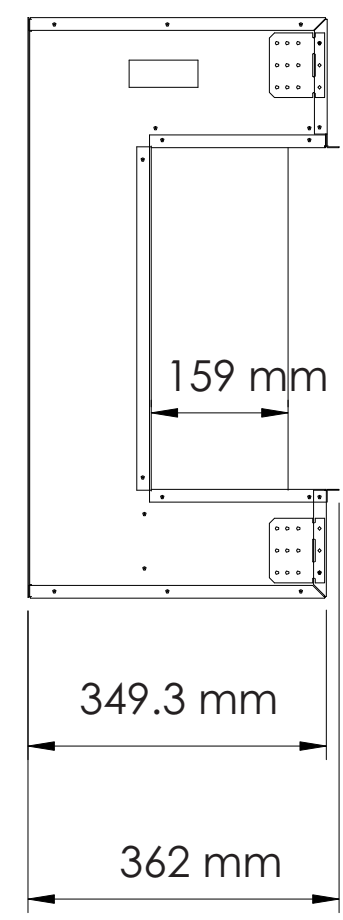

TECHNICAL SPECIFICATIONS		
VOLTS		120
AMPS		12.5
WATTS		1500
HEATER	HIGH	1500 watts
	LOW	750 watts
NO HEATER		25 watts
LAMPS	QUANTITY	LED
	WATTS	
	TOTAL WATTS	22 watts
ROTOR MOTOR		1 at 5 watts
HEIGHT, WIDTH, DEPTH		26 5/8 x 75 1/4 x 14 1/4
GLASS VIEWING OPENING		15 5/8" x 71 5/8"
SURROUND SIZE		No Surround
SHIPPING SIZE		32 1/2" x 87" x 16"
SHIPPING WEIGHT		192.5 lbs
	UNIT	147.5 lbs
	GLASS FRONT	Included
PLUG LOCATION		Left Side
CORD LENGTH		70 7/8"
APPROX. HEATING AREA		400 sq ft

SERIES BUILT IN	MODEL 72-TRU-VIEW-XL		REV 1
SCALE 1" = 1'-0"	DATE: 9/1/2016		SHEET 1 OF 1

TECHNICAL SPECIFICATIONS		
VOLTS	120	
AMPS	12.5	
WATTS	1500	
HEATER	HIGH	1500 watts
	LOW	750 watts
NO HEATER	22 watts	
LAMPS	QUANTITY	LED
	WATTS	
	TOTAL WATTS	22 watts
ROTOR MOTOR	1 at 5 watts	
HEIGHT, WIDTH, DEPTH	67.7 x 191 x 36.2 cm	
GLASS VIEWING OPENING	39.8 x 182 cm	
SURROUND SIZE	No surround	
SHIPPING SIZE	83 x 221 x 41 cm	
SHIPPING WEIGHT		88 kg
	UNIT	67 kg
	GLASS FRONT	Included
PLUG LOCATION	Left Side	
CORD LENGTH	193 cm	
APPROX. HEATING AREA	37 sqm	

SERIES	MODEL		REV
BUILT IN	72-TRU-VIEW-XL		1
SCALE 1:12	DATE: 9/1/2016	SHEET 1 OF 1	