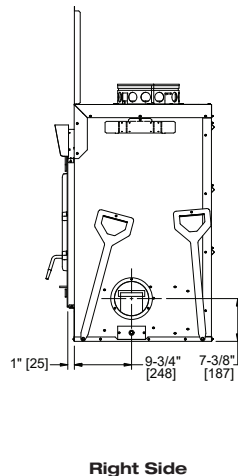

Above and Cover: Constitution shown standard.

Features

- 68,200 BTUs¹ — heats 1,000 to 2,600 sq ft²
- 2.7 cu ft interior capacity / 22" recommended log length
- Up to ten hours of burn time from each load of wood
- Dual 140 CFM fans

Options

- Fire screen
- Heat distribution kit
- Hearth extension³
- Lintel bar

Product Dimensions

Framing Dimensions

*If interior of chase will be drywalled, add the thickness to this measurement.

Available from