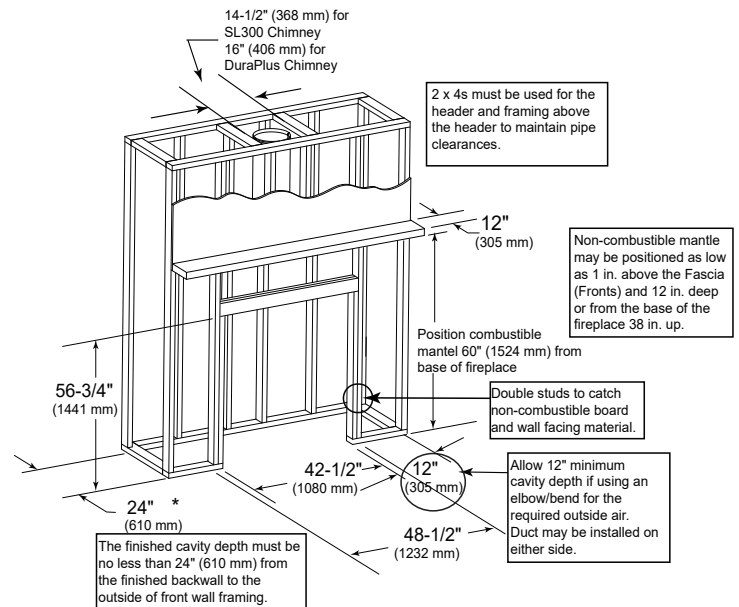

Above and Cover: Constitution shown standard.

Features

- 68,200 BTUs¹ — heats 1,000 to 2,600 sq ft²
- 2.7 cu ft interior capacity / 22" recommended log length
- Up to ten hours of burn time from each load of wood
- Dual 140 CFM fans

Options

- Fire screen
- Heat distribution kit
- Hearth extension³
- Lintel bar

Product Dimensions

Framing Dimensions

*If interior of chase will be drywalled, add the thickness to this measurement.

Available from