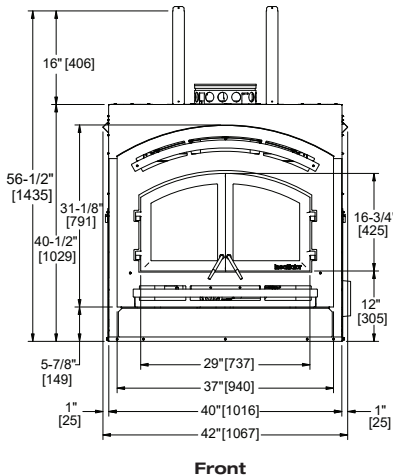

Above and Cover: Constitution shown standard.

Features

- 68,200 BTUs¹ — heats 1,000 to 2,600 sq ft²
- 2.7 cu ft interior capacity / 22" recommended log length
- Up to ten hours of burn time from each load of wood
- Dual 140 CFM fans

Options

- Fire screen
- Heat distribution kit
- Hearth extension³
- Lintel bar

Product Dimensions

Framing Dimensions

*If interior of chase will be drywalled, add the thickness to this measurement.

Available from