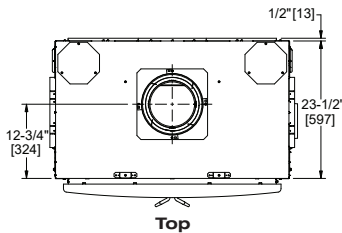

Product Dimensions