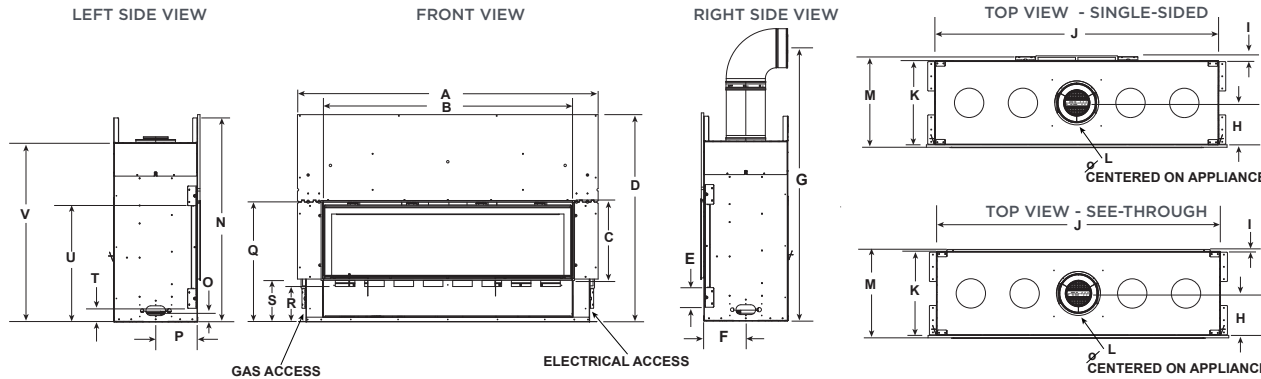

Passive Heat Side Register

Passive Heat Front Register

Passive Heat Open Wall Register (opening 2" from ceiling)

SPECIFICATIONS

MODEL	FRONT WIDTH		BACK WIDTH		HEIGHT		DEPTH		GLASS SIZE	BTU/HOUR INPUT (NG)
	UNIT	FRAMING	UNIT	FRAMING	UNIT	FRAMING	UNIT	FRAMING		
MEZZO36, MEZZO36ST	46-3/16 [1173]	48-1/4 [1226]	46-3/16 [1173]	48-1/4 [1226]	41-3/4 [1060]	42 [1067]	17-1/8 [435]	18-1/4 [464] ST: 17 [432]	35-1/2 x 12-1/2 [908 x 318]	17,500 - 30,000
MEZZO48, MEZZO48ST	58 [1473]	60-1/4 [1530]	58 [1473]	60-1/4 [1530]	41-3/4 [1060]	42 [1067]	17-1/8 [435]	18-1/4 [464] ST: 17 [432]	47-1/2 x 12-1/2 [1207 x 318]	21,000 - 40,000
MEZZO60, MEZZO60ST	70 [1778]	72-1/4 [1835]	70 [1778]	72-1/4 [1835]	47-3/4 [1213]	48 [1219]	17-1/8 [435]	18-1/4 [464] ST: 17 [432]	59-1/2 x 12-1/2 [1511 x 318]	26,000 - 50,000
MEZZO72, MEZZO72ST	82 [2083]	84-1/4 [2140]	82 [2083]	84-1/4 [2140]	47-3/4 [1213]	48 [1219]	17-1/8 [435]	18-1/4 [464] ST: 17 [432]	71-1/2 x 12-1/2 [1861 x 318]	30,000 - 58,000