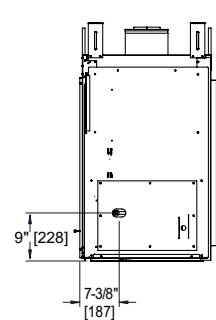

Interior Options

Traditional Brick

Herringbone Brick

Fortress (indoor side) shown with Herringbone brick refractory

Fortress (outdoor side) shown with Herringbone brick refractory

| Model | Front Width | | Back Width | | Height | | Depth | | Viewing Area | BTU/Hour Input |
|----------|-------------------|-------------------|-------------------|-------------------|-------------------|-------------------|------------------|--------------|--------------------------|----------------|
| | Unit | Framing | Unit | Framing | Unit | Framing | Unit | Framing | | |
| Fortress | 49-3/8" [1254] | 49-1/2" [1257] | 49-3/8" [1254] | 49-1/2" [1257] | 44-3/8" [1154] | 44-1/2" [1130] | 25-5/8" [650] | 23" [584] | 36" x 30" [915 x 762] | 56,000 (NG/LP) |

Front View

Top View

Left Side View

Right Side View

Dimensions for all products are in inches and millimeters. Product information is not complete and is subject to change without notice. Product installation must adhere strictly to instructions shipped with product. We recommend measuring individual units at installation. NOTE: Combustible material should not cover the face. Refer to installation manual for detailed specifications on installing this product. Hearth & Home Technologies® reserves the right to update units periodically. The flame and glass media appearance may vary based on the type of fuel burned. Actual product appearance, including flame, may differ from product images.