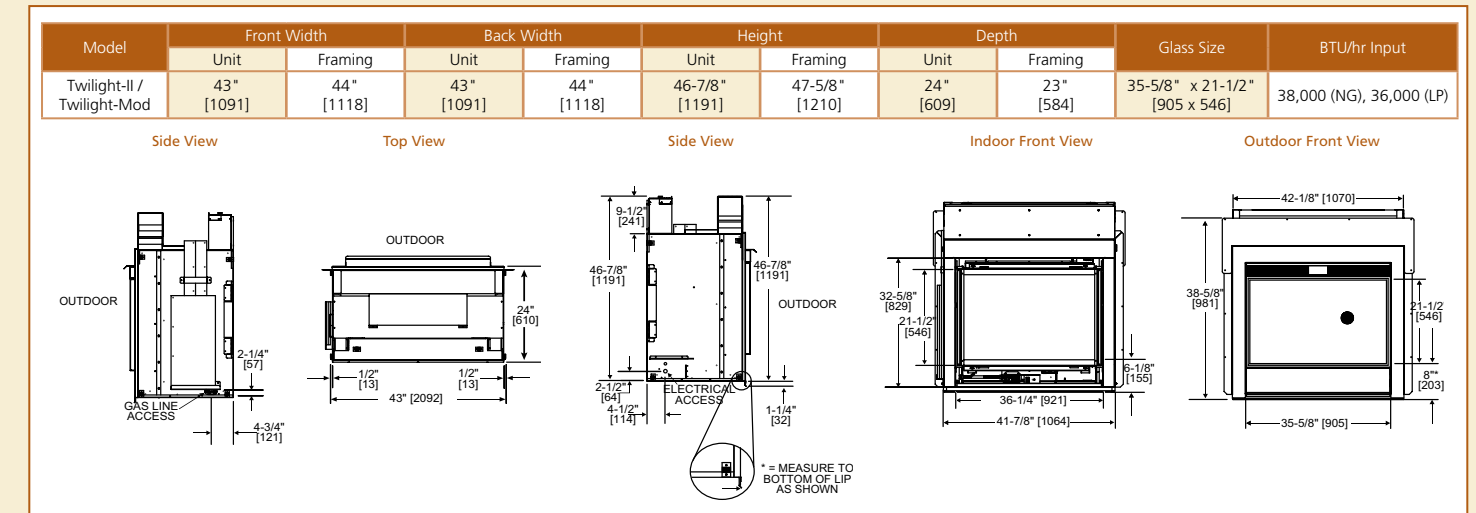

Twilight II (Outdoor Side) shown with standard exterior front