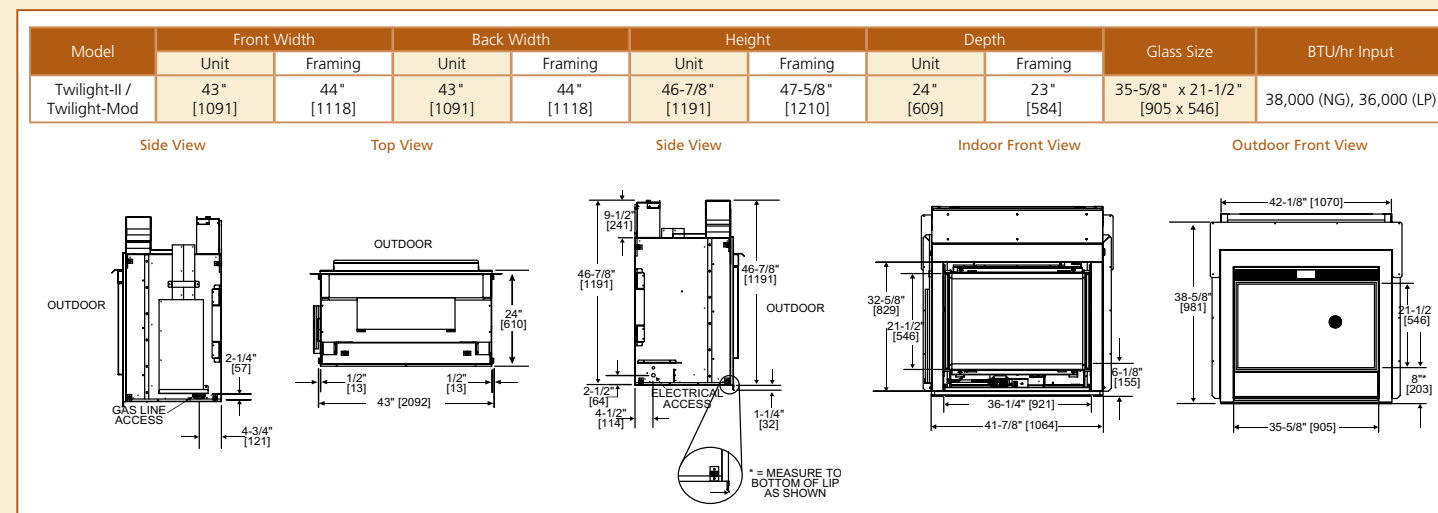

Twilight Modern (Outdoor Side) shown with black glass media and standard exterior front