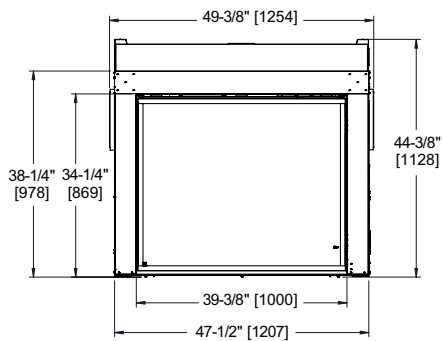

Interior Options

Traditional Brick

Herringbone Brick

Fortress (indoor side) shown with Herringbone brick refractory

Fortress (outdoor side) shown with Herringbone brick refractory

| Model | Front Width | | Back Width | | Height | | Depth | | Viewing Area | BTU/Hour Input |
|----------|-------------------|-------------------|-------------------|-------------------|-------------------|-------------------|------------------|--------------|--------------------------|----------------|
| | Unit | Framing | Unit | Framing | Unit | Framing | Unit | Framing | | |
| Fortress | 49-3/8" [1254] | 49-1/2" [1257] | 49-3/8" [1254] | 49-1/2" [1257] | 44-3/8" [1154] | 44-1/2" [1130] | 25-5/8" [650] | 23" [584] | 36" x 30" [915 x 762] | 56,000 (NG/LP) |

Front View

Top View

Left Side View

Right Side View

Dimensions for all products are in inches and millimeters. Product information is not complete and is subject to change without notice. Product installation must adhere strictly to instructions shipped with product. We recommend measuring individual units at installation. NOTE: Combustible material should not cover the face. Refer to installation manual for detailed specifications on installing this product. Hearth & Home Technologies® reserves the right to update units periodically. The flame and glass media appearance may vary based on the type of fuel burned. Actual product appearance, including flame, may differ from product images.