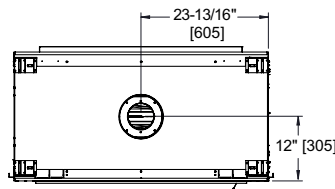

Interior Options

Traditional Brick

Herringbone Brick

Fortress (indoor side) shown with Herringbone brick refractory

Fortress (outdoor side) shown with Herringbone brick refractory

| Model | Front Width | | Back Width | | Height | | Depth | | Viewing Area | BTU/Hour Input |
|----------|-------------------|-------------------|-------------------|-------------------|-------------------|-------------------|------------------|--------------|--------------------------|----------------|
| | Unit | Framing | Unit | Framing | Unit | Framing | Unit | Framing | | |
| Fortress | 49-3/8" [1254] | 49-1/2" [1257] | 49-3/8" [1254] | 49-1/2" [1257] | 44-3/8" [1154] | 44-1/2" [1130] | 25-5/8" [650] | 23" [584] | 36" x 30" [915 x 762] | 56,000 (NG/LP) |

Front View

Top View

Left Side View

Right Side View

Dimensions for all products are in inches and millimeters. Product information is not complete and is subject to change without notice. Product installation must adhere strictly to instructions shipped with product. We recommend measuring individual units at installation. NOTE: Combustible material should not cover the face. Refer to installation manual for detailed specifications on installing this product. Hearth & Home Technologies® reserves the right to update units periodically. The flame and glass media appearance may vary based on the type of fuel burned. Actual product appearance, including flame, may differ from product images.