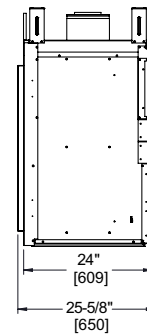

Interior Options

Traditional Brick

Herringbone Brick

Fortress (indoor side) shown with Herringbone brick refractory

Fortress (outdoor side) shown with Herringbone brick refractory

| Model | Front Width | | Back Width | | Height | | Depth | | Viewing Area | BTU/Hour Input |
|----------|-------------------|-------------------|-------------------|-------------------|-------------------|-------------------|------------------|--------------|--------------------------|----------------|
| | Unit | Framing | Unit | Framing | Unit | Framing | Unit | Framing | | |
| Fortress | 49-3/8" [1254] | 49-1/2" [1257] | 49-3/8" [1254] | 49-1/2" [1257] | 44-3/8" [1154] | 44-1/2" [1130] | 25-5/8" [650] | 23" [584] | 36" x 30" [915 x 762] | 56,000 (NG/LP) |

Front View

Top View

Left Side View

Right Side View

Dimensions for all products are in inches and millimeters. Product information is not complete and is subject to change without notice. Product installation must adhere strictly to instructions shipped with product. We recommend measuring individual units at installation. NOTE: Combustible material should not cover the face. Refer to installation manual for detailed specifications on installing this product. Hearth & Home Technologies® reserves the right to update units periodically. The flame and glass media appearance may vary based on the type of fuel burned. Actual product appearance, including flame, may differ from product images.