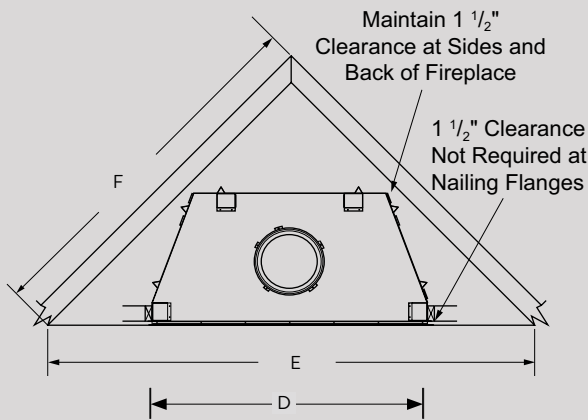

	GEORGIAN 36	GEORGIAN 42	GEORGIAN 50
A	67-1/8"	67-1/8"	67-1/8"
B	45-1/4"	51-1/4"	59-1/4"
C	28-1/4"	30-1/8"	30-1/8"

CORNER FRAMING SPECIFICATIONS

	GEORGIAN 36	GEORGIAN 42	GEORGIAN 50
D	45-1/4"	51-1/4"	59-1/4"
E	86-1/2"	92"	100"
F	61"	65"	71"

APPLIANCE SPECIFICATIONS

	GEORGIAN 36	GEORGIAN 42	GEORGIAN 50
G	36"	42"	50"
H	45-1/8"	51-1/8"	59"
I	29"	30-1/2"	38-1/2"
J	26-5/8"	29"	28-1/2"
K	30"	30"	30"
L	49"	49"	49"
M	67"	67"	67"
N	10-1/2"	10-1/2"	10-1/2"
O	9-1/2"	9-1/2"	9-1/2"
P	3-1/2"	3-1/2"	3-1/2"
Q	7-1/4"	8-1/2"	8-1/2"
R	11"	13"	13"
S	15-1/4"	17"	17"