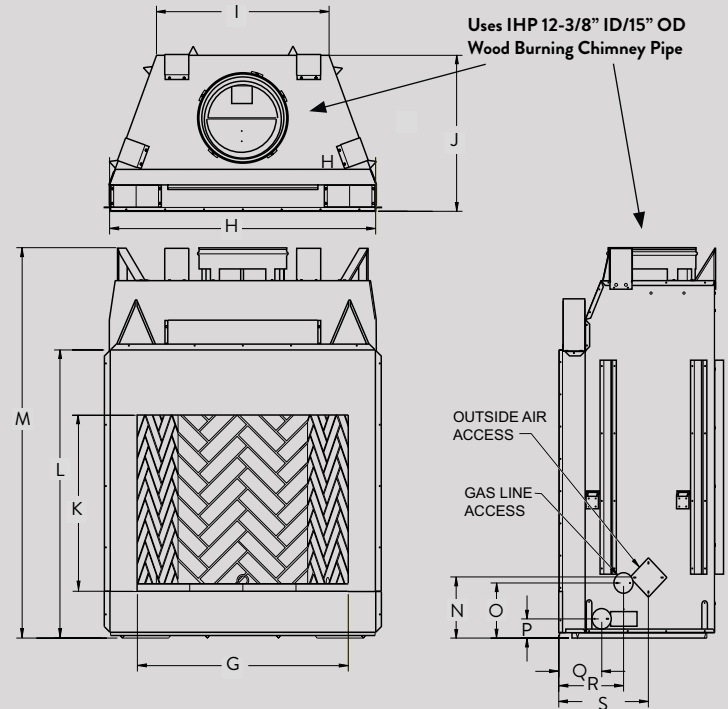

	GEORGIAN 36	GEORGIAN 42	GEORGIAN 50
A	67-1/8"	67-1/8"	67-1/8"
B	45-1/4"	51-1/4"	59-1/4"
C	28-1/4"	30-1/8"	30-1/8"

CORNER FRAMING SPECIFICATIONS

	GEORGIAN 36	GEORGIAN 42	GEORGIAN 50
D	45-1/4"	51-1/4"	59-1/4"
E	86-1/2"	92"	100"
F	61"	65"	71"

APPLIANCE SPECIFICATIONS

	GEORGIAN 36	GEORGIAN 42	GEORGIAN 50
G	36"	42"	50"
H	45-1/8"	51-1/8"	59"
I	29"	30-1/2"	38-1/2"
J	26-5/8"	29"	28-1/2"
K	30"	30"	30"
L	49"	49"	49"
M	67"	67"	67"
N	10-1/2"	10-1/2"	10-1/2"
O	9-1/2"	9-1/2"	9-1/2"
P	3-1/2"	3-1/2"	3-1/2"
Q	7-1/4"	8-1/2"	8-1/2"
R	11"	13"	13"
S	15-1/4"	17"	17"